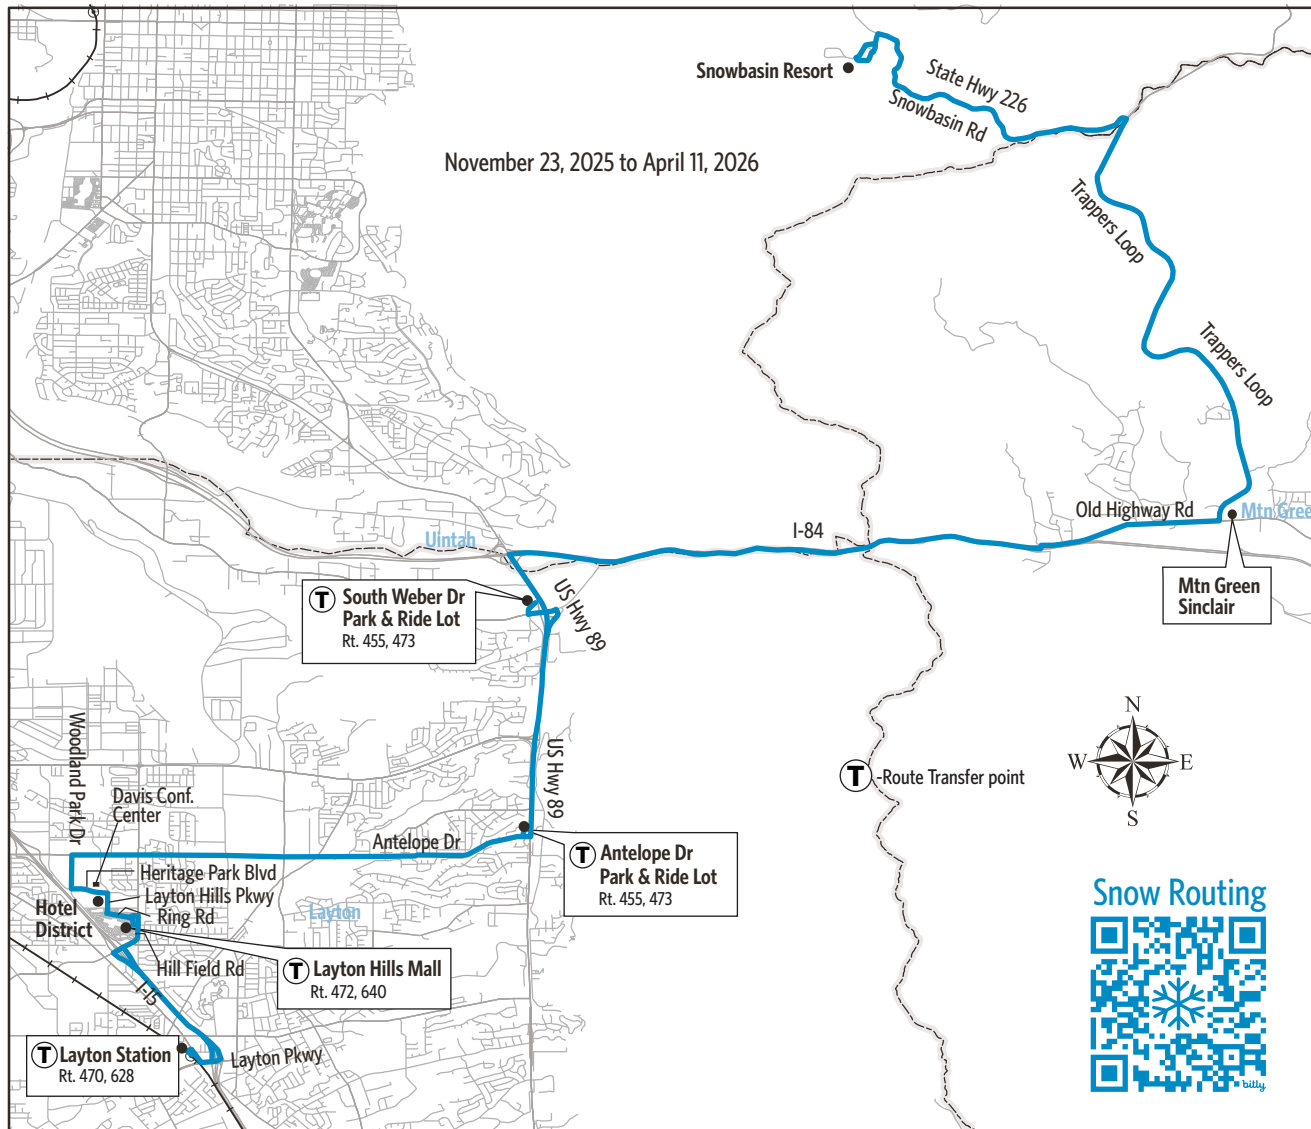

677

Layton Snowbasin Ski Service

Layton Station
Layton Hills Mall
Davis Conference Center
Antelope Dr Park & Ride
S Weber Park & Ride
Mtn Green, Snowbasin

December 8, 2024 to April 13, 2025
(Dates depend on snow conditions)

UTA  BUS

WK SA SU  November 23, 2025 to April 11, 2026

Layton Ski Service

Route 677 to Snowbasin Resort

SEE SOMETHING? SAY SOMETHING!

To contact UTA police:
Call: 801-287-EYES (801-287-3937)
Or Text UTATIP and your tip to 274637

Timepoints are approximate and may vary due to road and traffic conditions