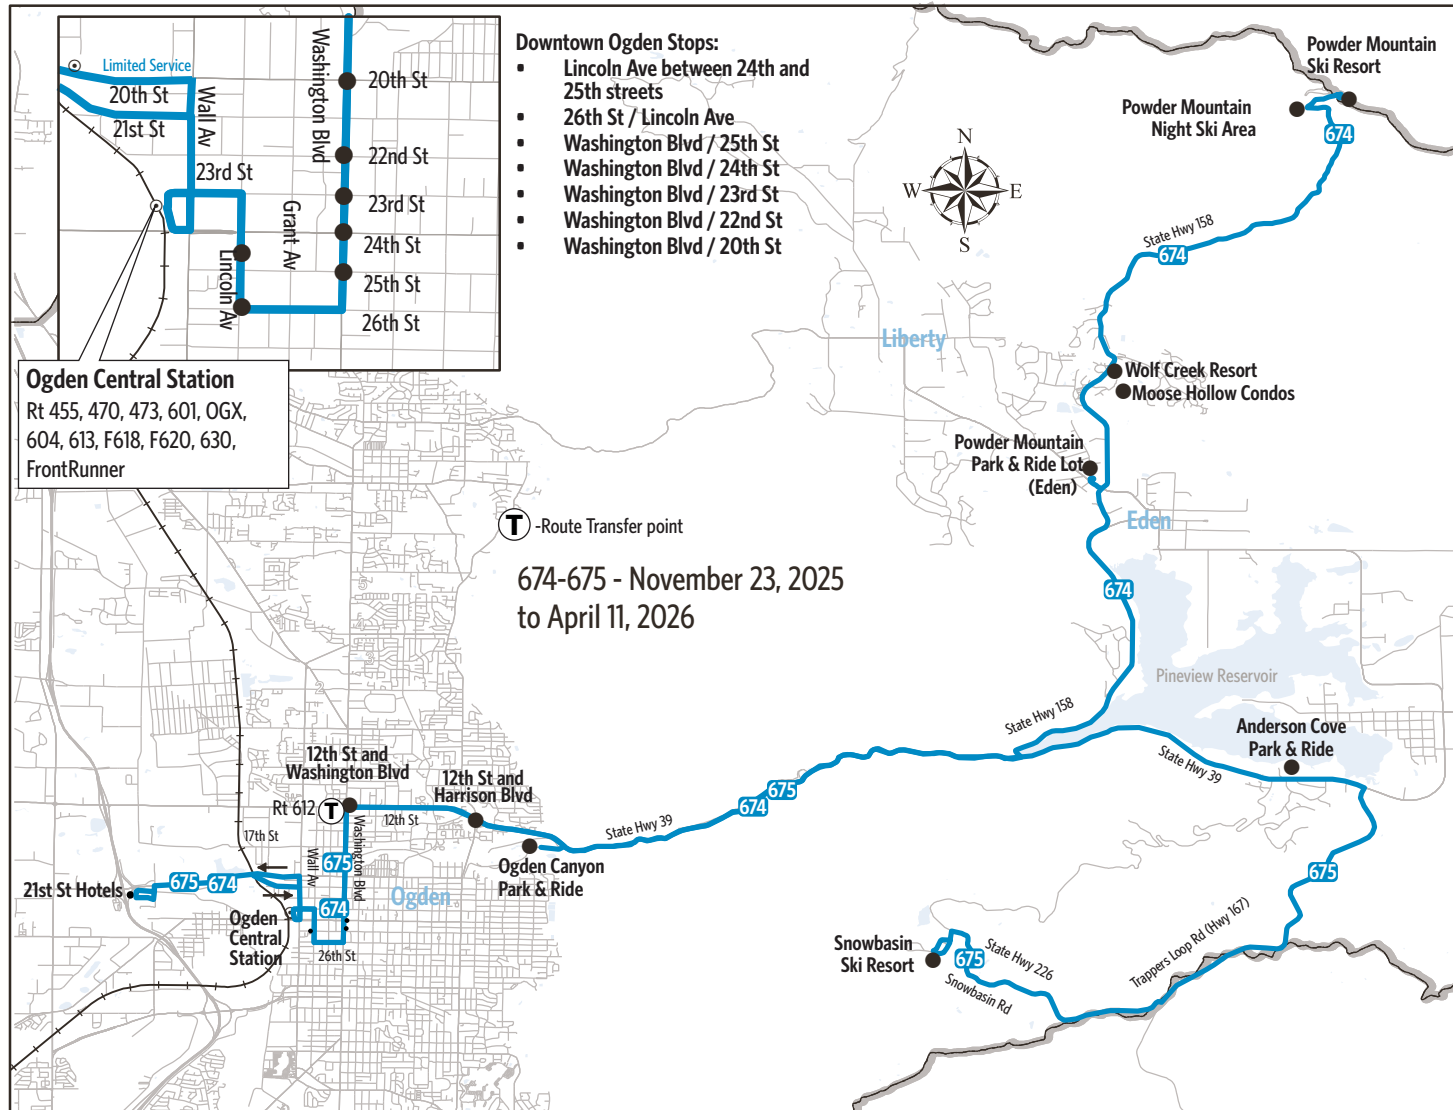

# Ogden Ski Service

## Route 674 to Powder Mountain Resort    Route 675 to Snowbasin Resort

For Information Call 801-RIDE-UTA (801-743-3882)  
outside Salt Lake County 888-RIDE-UTA (888-743-3882)  
www.rideuta.com

### HOW TO USE THIS SCHEDULE

Determine your timepoint based on when you want to leave or when you want to arrive. Read across for your destination and down for your time and direction of travel. A route map is provided to help you relate to the timepoints shown. Weekday, Saturday & Sunday schedules differ from one another.

## To Ogden Station

DESTINATION TIMEPOINTS											
Snowbasin Ski Resort	Anderson Cove (Huntsville)	Ogden canyon Park & Ride	12th St & Washington	23rd St & Washington Blvd	25th St & Washington Blvd	26th St & Grant Ave (WB)	21st St Hotels	Ogden Central	21st St Hotels		
1240p	1250p	114p	119p	125p	127p	128p	131p	135p	145p		
140	150	214	219	225	227	228	231	235	245		
240	250	314	319	325	327	328	331	335	345		
330	340	404	409	415	417	418	421	425	435		
415	425	449	454	500	502	503	506	510	520		
445	455	519	524	530	532	533	536	540	550		
515	525	549	554	600	602	603	606	610	620		