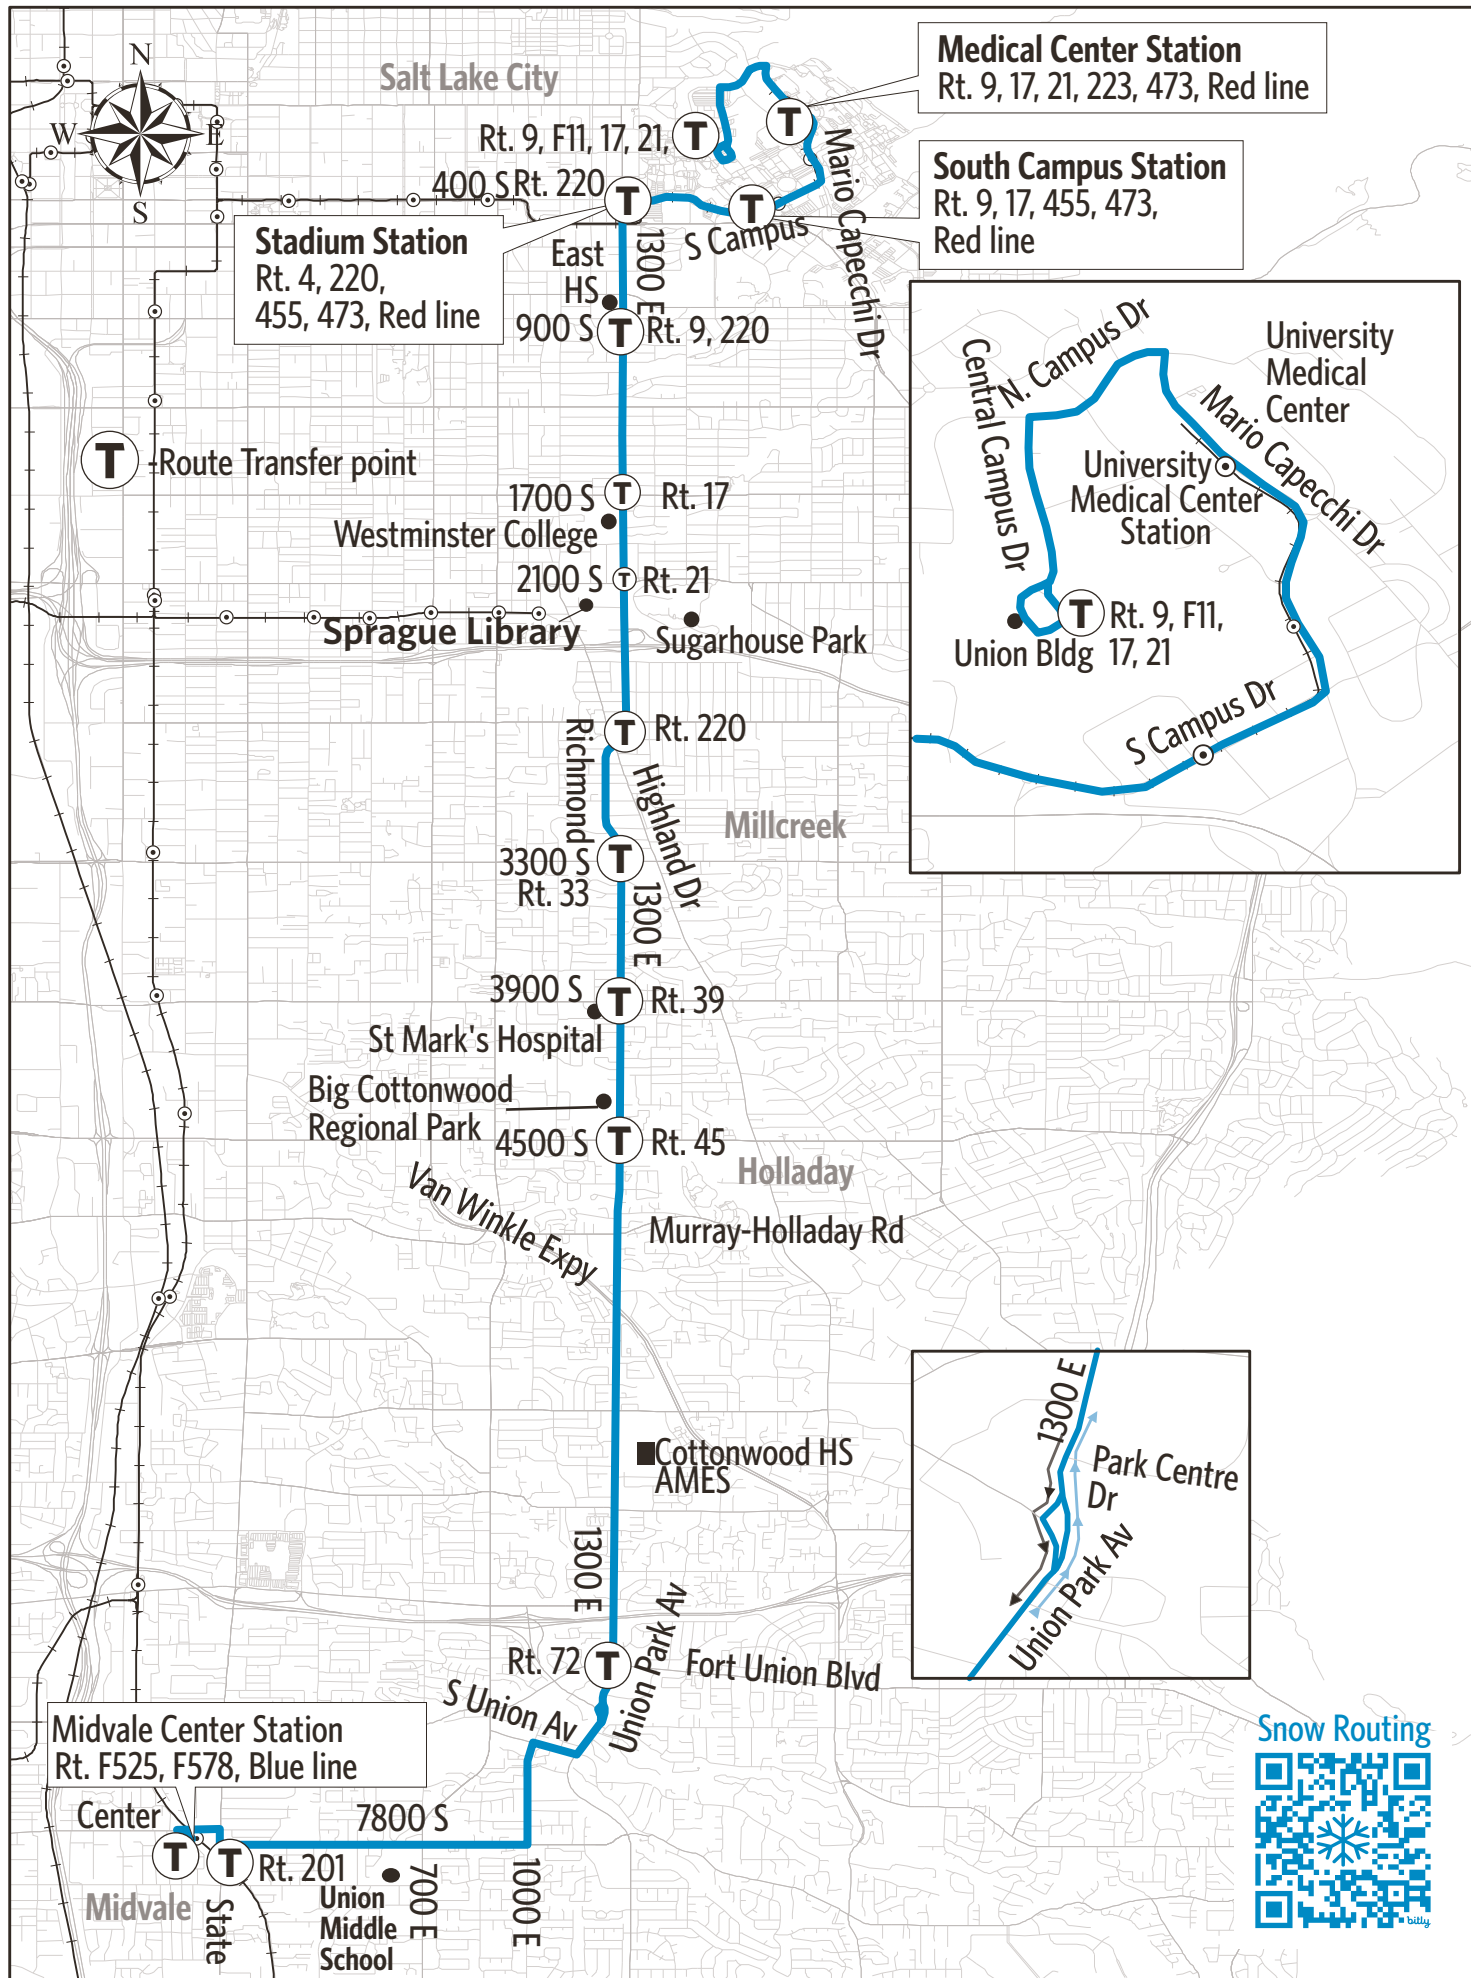

Route 213 - 1300 East

For Information Call 801-RIDE-UTA (801-743-3882)
outside Salt Lake County 888-RIDE-UTA (888-743-3882)
www.rideuta.com

HOW TO USE THIS SCHEDULE
Determine your timepoint based on when you want to leave or when you want to arrive. Read across for your destination and down for your time and direction of travel. A route map is provided to help you relate to the timepoints shown. Weekday, Saturday & Sunday schedules differ from one another.

LOST AND FOUND
Weber/South Davis: 801-626-1207 option 3
Utah County: 801-227-8923
Salt Lake County: 801-287-4664

FARES
Exact Fare is required. Fares are subject to change.

ACCESSIBLE SERVICE
Wheelchair accessible buses are available on all routes. Alternate format schedules are available upon request. Telephone communication for deaf/hearing impaired persons is available by dialing 711.

TRANSFERS
Upon payment of a fare, a transfer is good for travel in any direction, including return trip, for two (2) hours until the time cut. The value of a transfer towards a fare on a more expensive service is the regular cash fare.

To University of Utah

Midvale Center Station	7800 S & 799 E	Fort Union Blvd & 1300 E	5600 S & 1300 E	4500 S & 1300 E	3300 S & 1300 E	2185 S & 1300 E	900 S & 1300 E	Stadium Station	U Union Building
633a	637a	643a	646a	651a	657a	701a	706a	710a	718a
729	734	741	745	750	756	801	806	810	818
829	834	841	845	850	856	901	906	910	918
930	934	941	944	949	955	1000	1005	1010	1018
1030	1034	1041	1044	1049	1055	1100	1105	1110	1118
1126	1131	1138	1142	1147	1153	1159	1205p	1210p	1218p
1226p	1231p	1238p	1242p	1247p	1253p	1259p	105	110	118
126	131	138	142	147	153	159	205	210	218
230	235	242	246	251	257	303	309	314	322
330	335	342	346	351	357	403	409	414	422
430	435	442	446	451	457	503	509	514	522
530	535	542	546	551	557	603	609	614	622
635	639	645	648	653	659	704	709	714	722
735	739	745	748	753	759	804	809	814	822
835	839	845	848	853	859	904	909	914	922